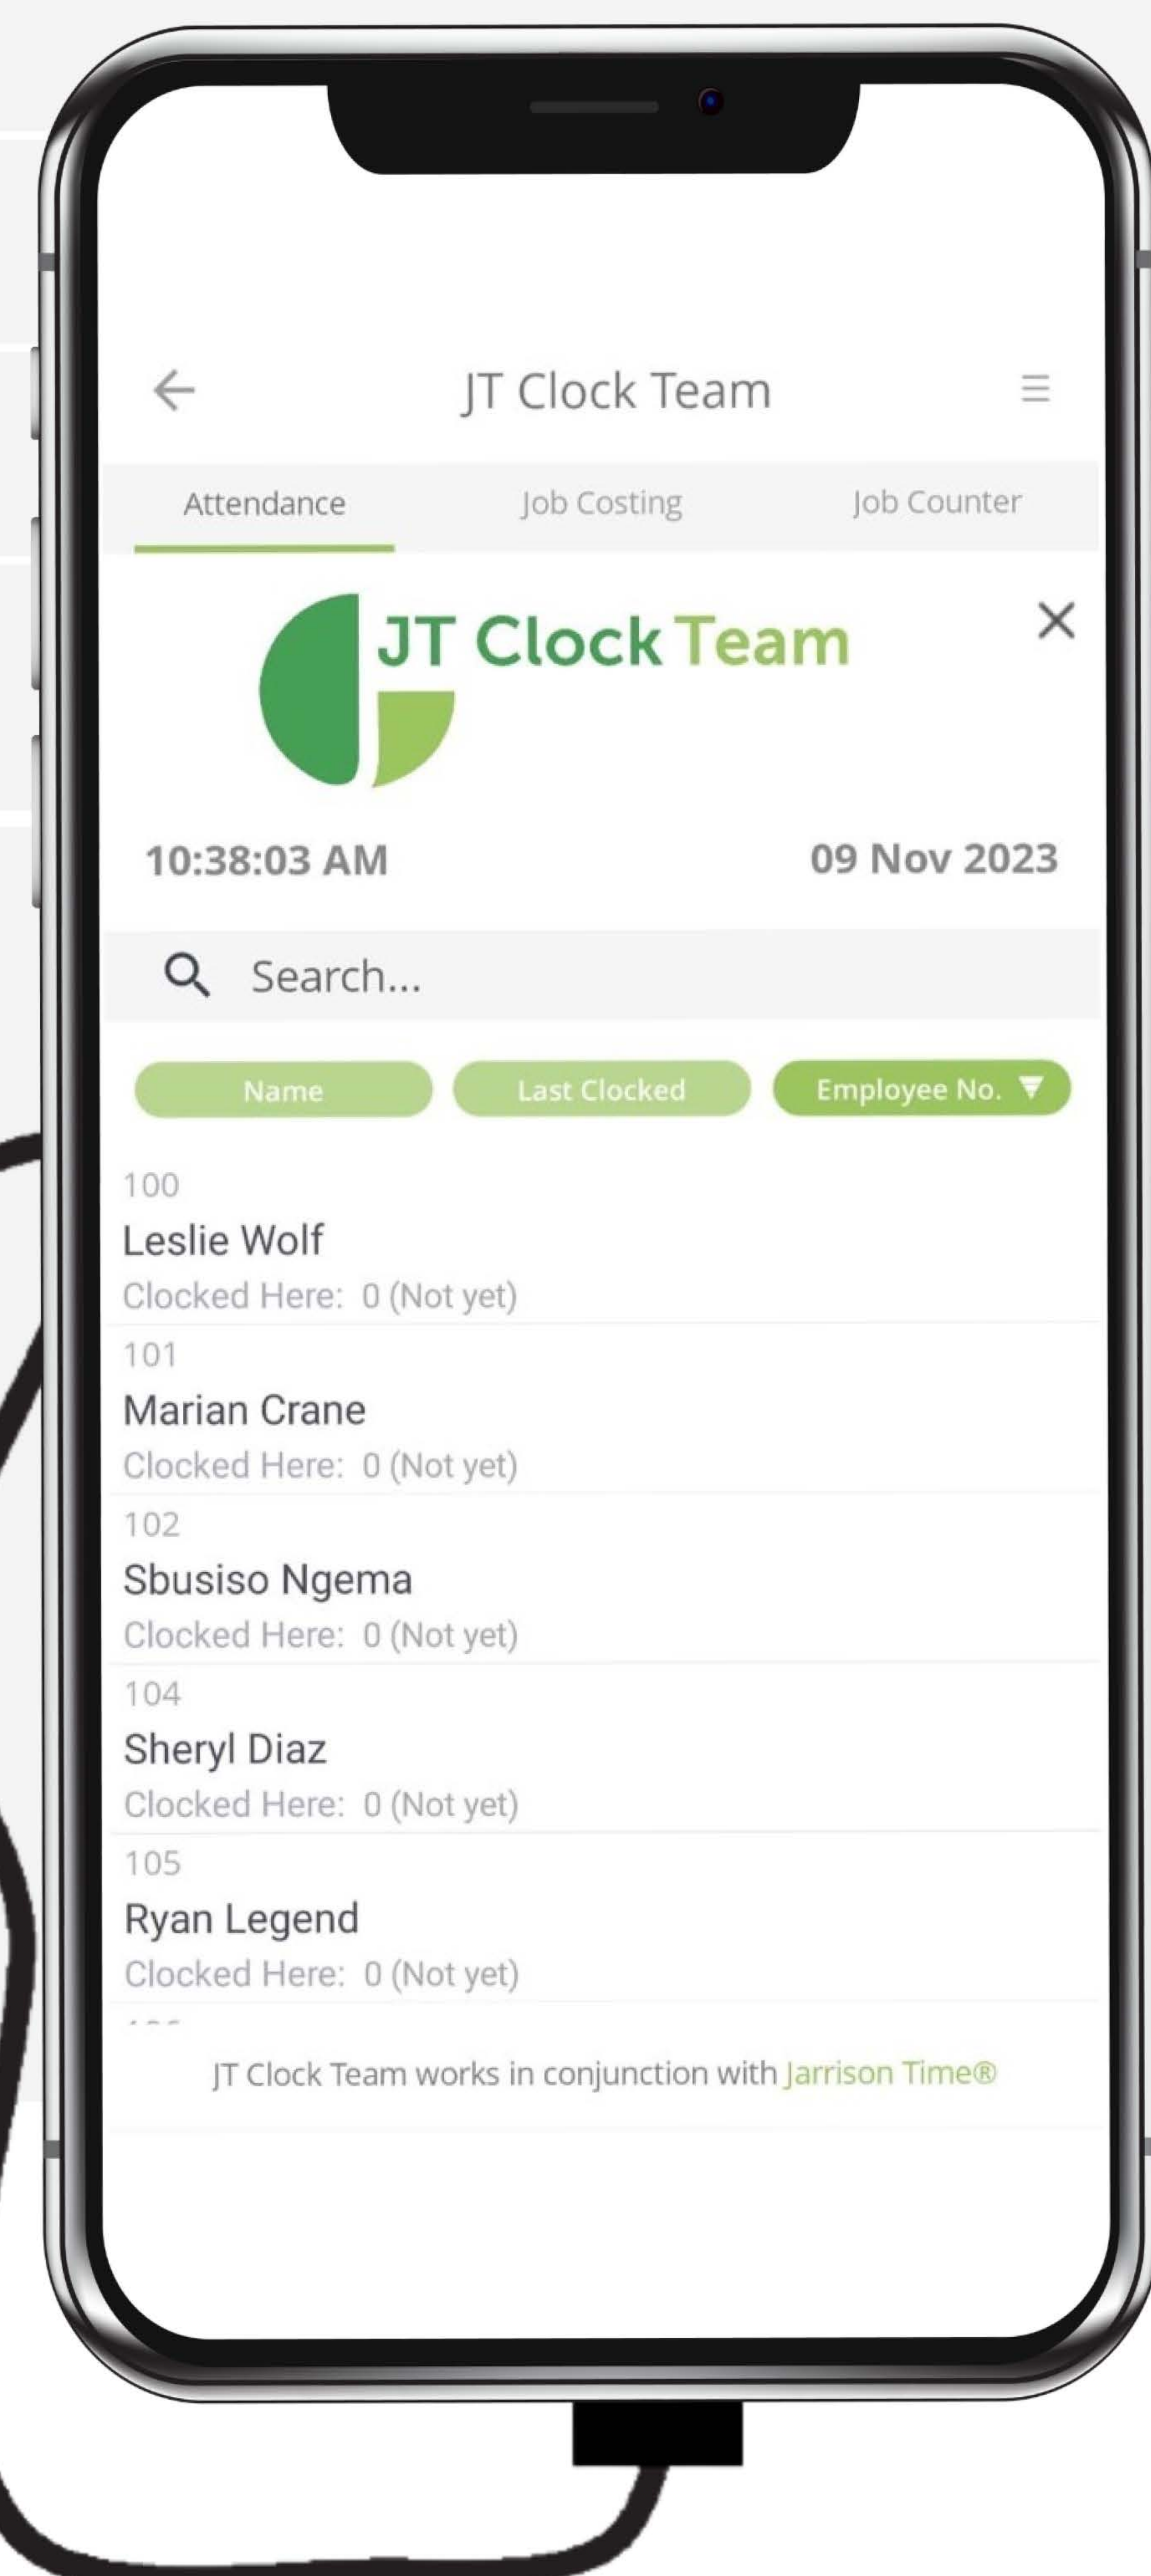

Clock your **Team**, Anywhere, Anytime.

Smart, Mobile, Geolocation and Real-Time Clocking Solution for People on the Move

Single Android device to clock the entire team.

Optional External USB fingerprint reader, for biometric clockings.

Allow for manual clockings to be captured from the device (Only specific team leaders).

Enroll people's biometric templates on the device or send existing compatible templates to the device from Jarrison Time.

Caters for Job Costing transactions, with customized Job sets per device. (Job Costing module required)

Can use device's location service (GPS or Network) for all clockings.

Offline capabilities (Send & Receive info once online).

Settings managed in Jarrison Time (Not on device).

JT Clock works with Jarrison Time and it's associated modules.
Please contact your supplier for Jarrison Time.
External Fingerprint Reader and Mobile Device separate from application.